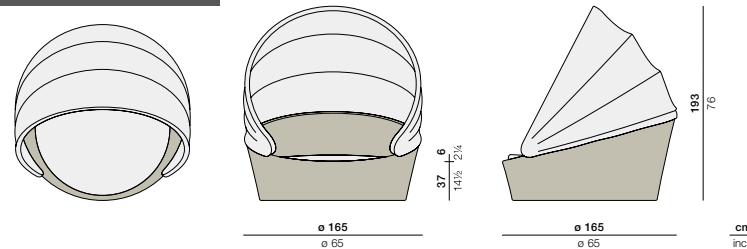

DEDON

ORBIT

ORBIT

Loveseat

Design by **Richard Frnier** | Weight **42,5 kg/94 lbs** | Volume **2,6 m³/92 cu ft** | COM (Customer Own Material): **3,60 m/4.00 yd** (plain fabric only)

Measurements

Collection: The ORBIT love seat is the original icon of modern outdoor furniture design. A sensation from the moment it launched, this multiple-awards-winner by Richard Frnier continues to delight, surprise and inspire more than a decade later. Indeed, its timeless design, generous proportions, easy mobility and meticulous hand-craftsmanship will never go out of style.

Loveseat: ORBIT's weather-resistant canopy features aluminum tubing and a highly corrosion-resistant opening mechanism. Wheels underneath allow ORBIT to rotate in place.

Frame: Aluminum

Finishing: Electrostatic powder-coated in a color similar that of the fiber. Item is rotatable. The canopy material is 100% poly-acrylic, with Teflon impregnation; it is dirt-, grease-, and water-repellant, with excellent sun protection (UPF 50+).