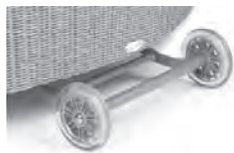

Loveseat: ORBIT's weather-resistant canopy features aluminum tubing and a highly corrosion-resistant opening mechanism. Wheels underneath allow ORBIT to rotate in place.

Frame: Aluminum

Finishing: Electrostatic powder-coated in a color similar that of the fiber. Item is rotatable. The canopy material is 100% poly-acrylic, with Teflon impregnation; it is dirt-, grease-, and water-repellant, with excellent sun protection (UPF 50+).

072
platinum

Additional Items

The Loveseat / Loveseat XXL is shipped with pre-mounted pullout casters

Cover

Canopy Option

030025

030015

030005