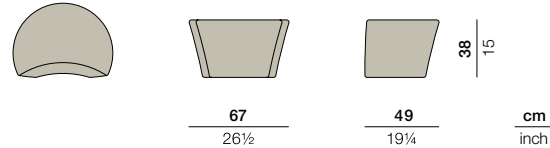

ORBIT

Side table half-moon

Design by **Richard Frinier** | Item code: **030035** | Weight **3,5 kg/8 lbs** | Volume **0,12 m³/4 cu ft**

Measurements

Collection: The ORBIT love seat is the original icon of modern outdoor furniture design. A sensation from the moment it launched, this multiple-awards-winner by Richard Frinier continues to delight, surprise and inspire more than a decade later. Indeed, its timeless design, generous proportions, easy mobility and meticulous hand-craftsmanship will never go out of style.

Side table half-moon: In keeping with the space-inspired theme, the half-moon side table was designed to 'orbit' the love seat.

Frame: Aluminum

Finishing: Electrostatic powder-coated in a color similar to that of the fiber

Characteristics: Iconic, innovative, rotating, generously proportioned, supremely comfortable

Frame Maintenance: Clean with a soft cloth and warm water.

Fiber Standard

002
natural

040
bronze

072
platinum

Additional Items

Cover

To learn more about DEDON, our collections and warranty policy, please visit our website –

www.dedon.de

DEDON