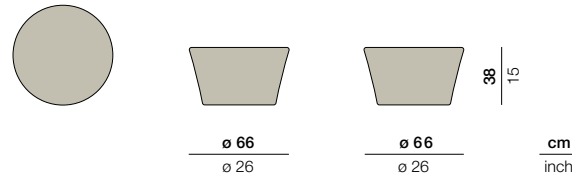

ORBIT

Side table full-moon

Design by **Richard Frinier** | Item code: **030033** | Weight **5 kg/11 lbs** | Volume **0,17 m³/6 cu ft**

Measurements

Collection: The ORBIT love seat is the original icon of modern outdoor furniture design. A sensation from the moment it launched, this multiple-awards-winner by Richard Frinier continues to delight, surprise and inspire more than a decade later. Indeed, its timeless design, generous proportions, easy mobility and meticulous hand-craftsmanship will never go out of style.

Side table full-moon: In keeping with the space-inspired theme, the full-moon side table was designed to 'orbit' the love seat.

Frame: Aluminum

Finishing: Electrostatic powder-coated in a color similar to that of the fiber

Characteristics: Iconic, innovative, rotating, generously proportioned, supremely comfortable

Frame Maintenance: Clean with a soft cloth and warm water.

Fiber Standard

002
natural

040
bronze

072
platinum

Additional Items

Cover

To learn more about DEDON, our collections and warranty policy, please visit our website –

www.dedon.de

DEDON